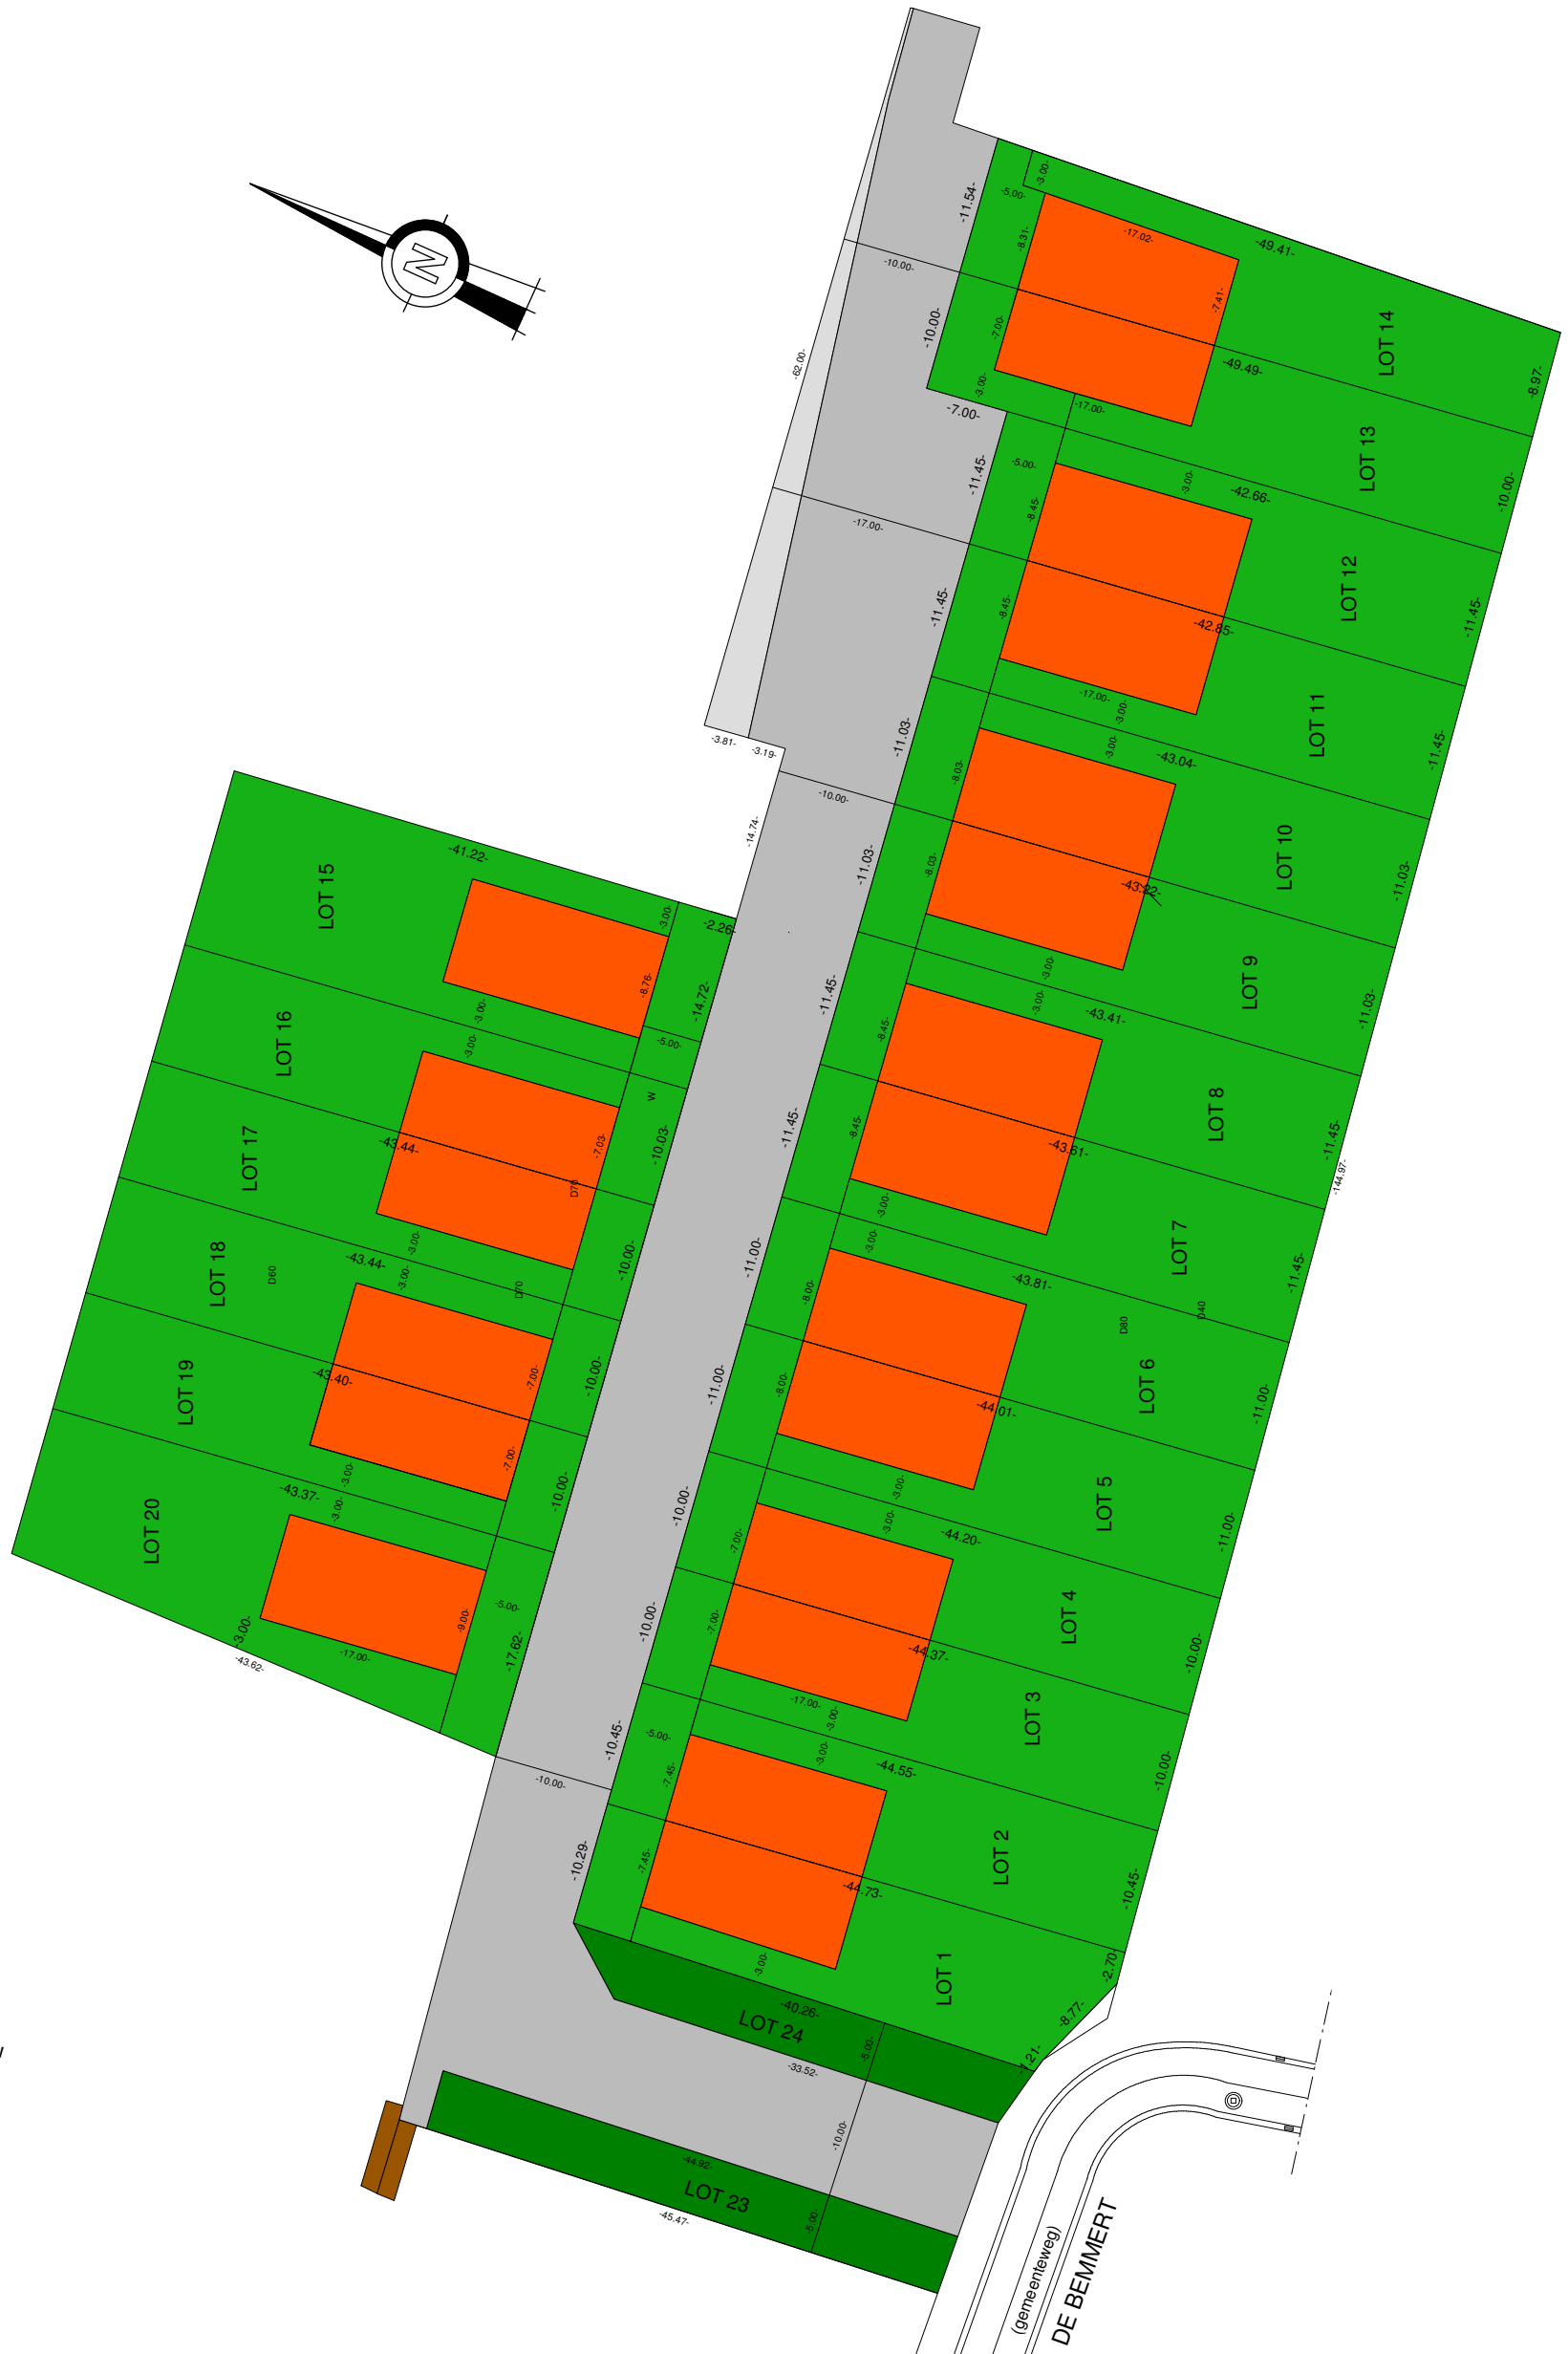

GEMEENTE NEERPELT 2 de Afdeling Sectie C Nrs.761 b, 762 f, 757 c2, 757 d2, 763 h, 763 k, 764 e

OPPERVLAKTE LOTEN

- LOT 01 = 04 a 71 ca
- LOT 02 = 04 a 67 ca
- LOT 03 = 04 a 45 ca
- LOT 04 = 04 a 43 ca
- LOT 05 = 04 a 85 ca
- LOT 06 = 04 a 83 ca
- LOT 07 = 05 a 01 ca
- LOT 08 = 04 a 99 ca
- LOT 09 = 04 a 78 ca
- LOT 10 = 04 a 76 ca
- LOT 11 = 04 a 92 ca
- LOT 12 = 04 a 90 ca
- LOT 13 = 04 a 96 ca
- LOT 14 = 05 a 07 ca
- LOT 15 = 06 a 46 ca
- LOT 16 = 04 a 36 ca
- LOT 17 = 04 a 34 ca
- LOT 18 = 04 a 34 ca
- LOT 19 = 04 a 34 ca
- LOT 20 = 06 a 53 ca

-  Hoofdgebouw
-  Bijgebouw
-  Grondopp.
-  Verkocht